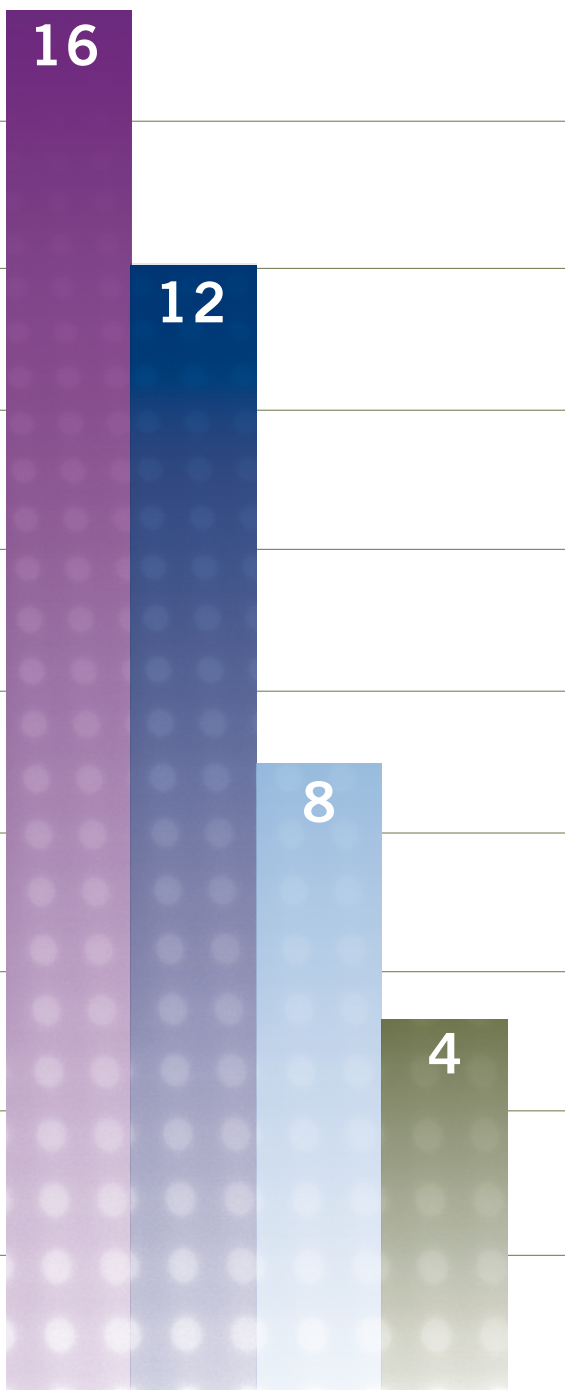

Lifestyle Usage Guide